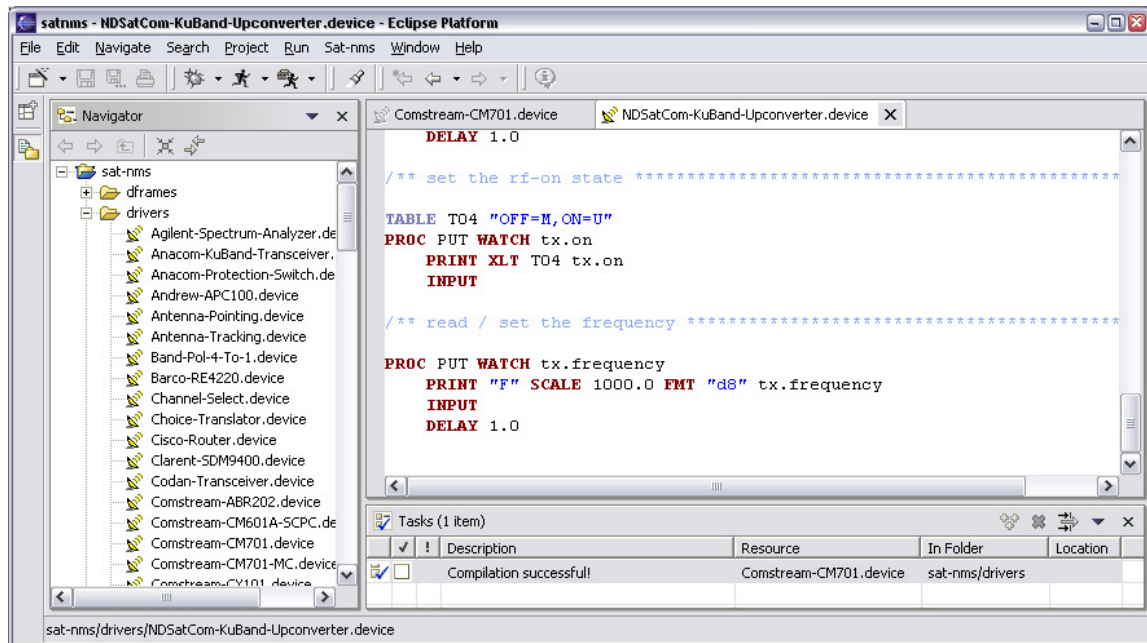

sat-nms DDK - Driver Development Kit

The *sat-nms* DDK Driver Development Kit provides an environment allowing you to build up drivers and protocols for the *sat-nms* MNC Monitoring & Control and *sat-nms* NMS Network Management System in a comfortable way.