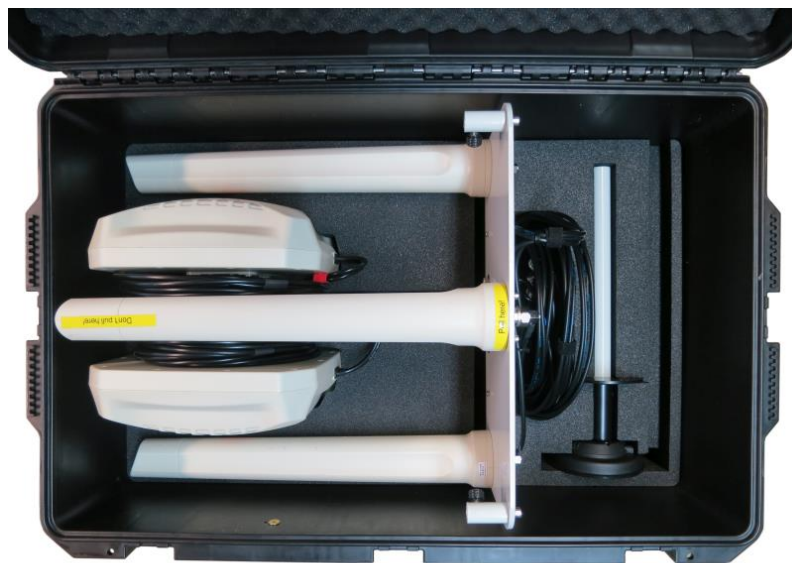

MAC1 – Mobile Antenna Case 1

The MAC1 – Mobile Antenna Case 1 is a lightweight and robust case with high gain omnidirectional and directional mobile communication antennas for LTE / UMTS which ensure high data throughput over mobile communication networks. The Mobile Antenna Case is an ideal extension for the MRC – Mobile Router Case to get stable and reliable connections – especially on busy places or rural regions.

For easy transportation the case is equipped with roles and handle. Beyond that it serves as a stable pedestal for the antenna platform. The antennas provide a 5m low loss coax cable with N-Connectors for easy and fast connection to the router.

List of Delivery:

- Mobile Antenna Case assembled and tested
- 4x Omnidirectional Antennas
- 2x Directional Antennas
- 1x Magnet Foot

Technical Details

Dimensions / Weight	Case 795x518x394mm, 21kg
Omnidirectional Antennas	4,9dBi@790-960MHz / 6,3dBi@1710-2170MHz / 6,2dBi@2500-2700MHz
Directional Antennas	8,3dBi@650-960MHz / 9,3dBi@1710-2170MHz / 8,2dBi@2500-2700MHz
Mobile Communication Standards	LTE: 800/900/1800/2100/2600 MHz UMTS/WCDMA/HSPA(+): 900/1900/2100 MHz GSM/GPRS/EDGE: 900/1800/1900 MHz
Antenna Connectors	N-Connectors 50Ohm with 5m low loss coax cable